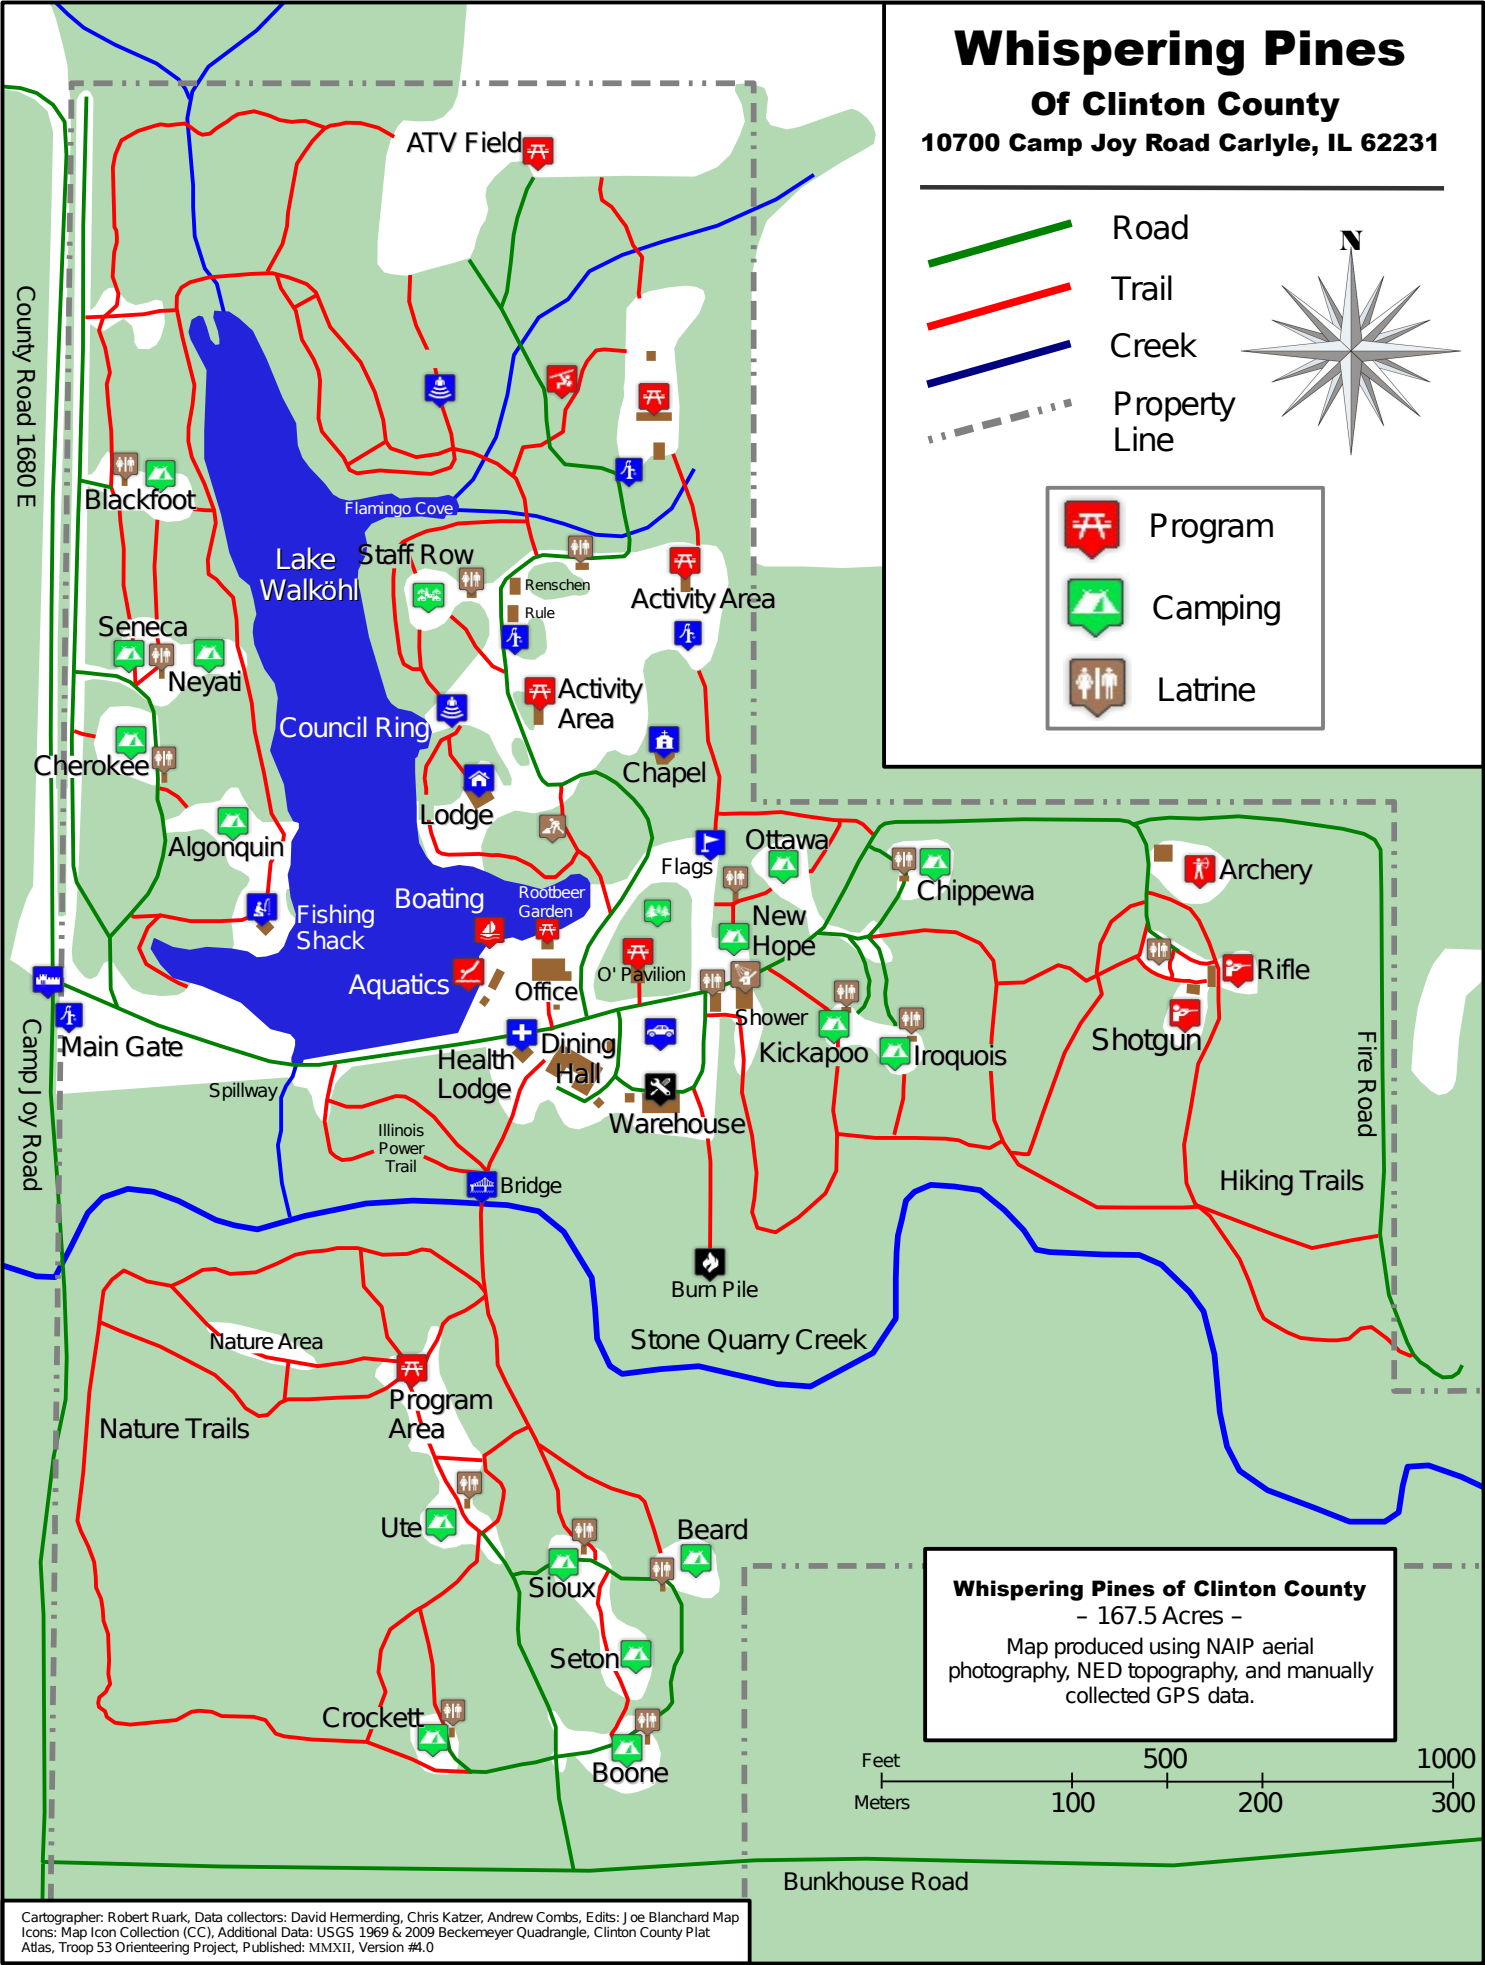

Whispering Pines

Of Clinton County

10700 Camp Joy Road Carlyle, IL 62231

-  Road
-  Trail
-  Creek
-  Property Line

-  Program
-  Camping
-  Latrine

Whispering Pines of Clinton County

- 167.5 Acres -

Map produced using NAIP aerial photography, NED topography, and manually collected GPS data.

Cartographer: Robert Ruark, Data collectors: David Hemmerding, Chris Katzer, Andrew Combs, Edits: Joe Blanchard Map Icons: Map Icon Collection (CC), Additional Data: USGS 1969 & 2009 Beckemeyer Quadrangle, Clinton County Plat Atlas, Troop 53 Orienteering Project, Published: MMXII, Version #4.0